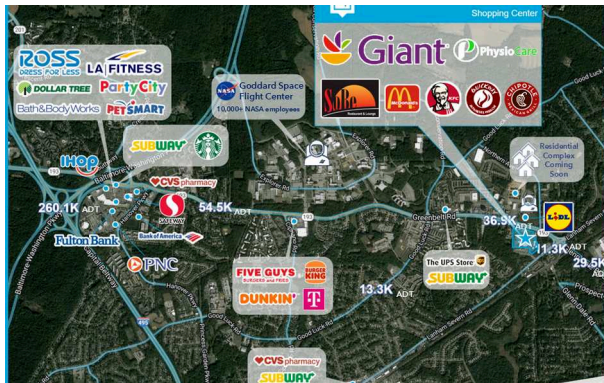

EASTGATE SHOPPING CENTER

10505 Greenbelt Road, Lanham, MD 20706
 TOTAL GLA: 133,960

BRIEF DESCRIPTION

Eastgate Shopping Center is anchored by Giant Food and located along highly-traveled Greenbelt Road (MD-193). The plaza features outstanding visibility and benefits from superb regional access to both Baltimore-Washington Parkway (I-295) and Capital Beltway (I-495). There is an extensive daytime population nearby, which adds to the regional draw of the center. Approximately 88,000 daytime employees work within a five-mile radius. Several tenants have joined the center since ShopOne's acquisition in 2018, including, but not limited to, Salontra Select Suites, McDonald's, KFC, Quickway Japanese Hibachi, Eye Site, Smiles Pediatric Dental Care, PhysioCare, and Pizza Bolis.

DEMOGRAPHICS

2024 ESTIMATES

	POPULATION	HOUSEHOLDS	HH INCOME
1-Mile	12,081	4,074	\$120,574
3-Mile	67,931	23,038	\$144,477
5-Mile	182,185	62,372	\$144,623

TRAFFIC COUNTS

Total	50,000
Greenbelt Road	40,000
Lanham Severn Road	10,000

SUITE	GLA	TENANT	SUITE	GLA	TENANT
PAD A-1	0	Chipotle	10551	1,200	All Starz Barber Shop
201-203	6,810	SoBe Restaurant and Lounge	10553	1,225	Ernies Crabs
204	1,210	Hit Fit Training Center	10555	2,164	Maiwand Kabob
205	1,200	Available	10557	1,194	Angel Nails
206	1,180	Perfect Pixie	10559	1,470	Mathnasium
207-208	2,360	Hit Fit Training Center	10565	8,774	Salontra Select Suites
209	1,180	Floras Restaurant	10573	5,375	Available
10501	2,594	KFC	10573A	2,398	Available
10505	2,400	Eastgate Liquors	10575	3,231	Dollar Plus
10515	56,526	Giant	10585	4,000	McDonald's
10539-102	1,600	Available	10595	2,380	Quickway Japanese Hibachi
10539-103	1,600	DanRit Hair Braiding Salon	10605	3,089	Smiles Pediatric Dental Care
10539-104	1,600	Nikki's Bridal	10631-100	1,600	Pizza Bolis
10543	3,000	Available	10631-101	1,600	Joyful Heart African Cuisine
10545-47	4,500	GW Beauty Supply	10631-301	2,385	Eye Site
10549	1,500	Eastgate Cleaners	10635-303	2,615	PhysioCare Rehab and Wellness