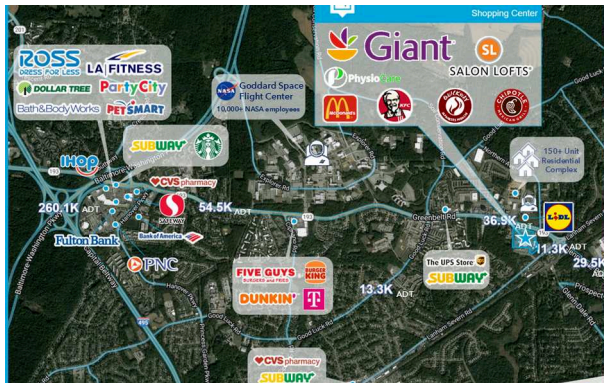

EASTGATE SHOPPING CENTER

10505 Greenbelt Road, Lanham, MD 20706
 TOTAL GLA: 133,960

BRIEF DESCRIPTION

Eastgate Shopping Center is anchored by Giant Food and located along highly-traveled Greenbelt Road (MD-193). The plaza features outstanding visibility and benefits from superb regional access to both Baltimore-Washington Parkway (I-295) and Capital Beltway (I-495). There is an extensive daytime population nearby, which adds to the regional draw of the center. Approximately 88,000 daytime employees work within a five-mile radius. Several tenants have joined the center since ShopOne's acquisition in 2018, including, but not limited to, Chipotle, Salon Lofts, McDonald's, KFC, Quickway Japanese Hibachi, Eye Site, Smiles Pediatric Dental Care, PhysioCare, and Pizza Bolis.

DEMOGRAPHICS

2026 ESTIMATES

	POPULATION	HOUSEHOLDS	HH INCOME
1-Mile	12,661	4,256	\$147,605
3-Mile	70,756	23,842	\$154,759
5-Mile	186,959	63,644	\$150,778

TRAFFIC COUNTS

Total	50,000
Greenbelt Road	40,000
Lanham Severn Road	10,000

SUITE	GLA	TENANT	SUITE	GLA	TENANT
PAD A-1	0	Chipotle	10551	1,200	All Starz Barber Shop
201-203	6,810	Advance Auto Parts	10553	1,225	Ernies Crabs
204	1,210	Hit Fit Training Center	10555	2,164	Maiwand Kabob
205	1,200	Available	10557	1,194	Angel Nails
206	1,180	Perfect Pixie	10559	1,470	Mathnasium
207-208	2,360	Hit Fit Training Center	10565	8,774	Salon Lofts
209	1,180	Floras Restaurant	10573	5,375	Better Appliance
10501	2,594	KFC	10573A	2,398	30 Minute HIT
10505	2,400	Eastgate Liquors	10575	3,231	Available
10515	56,526	Giant	10585	4,000	McDonald's
10539-102	1,600	Available	10595	2,380	Quickway Japanese Hibachi
10539-103	1,600	DanRit Hair Braiding Salon	10605	3,089	Smiles Pediatric Dental Care
10539-104	1,600	Nikki's Bridal	10631-100	1,600	Pizza Bolis
10543	3,000	Available	10631-101	1,600	Joyful Heart African Cuisine
10545-47	4,500	GW Beauty Supply	10631-301	2,385	Eye Site
10549	1,500	Eastgate Cleaners	10635-303	2,615	PhysioCare Rehab and Wellness