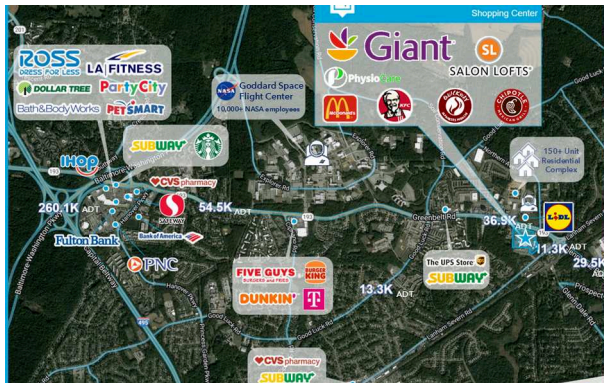

EASTGATE SHOPPING CENTER

10505 Greenbelt Road, Lanham, MD 20706
 TOTAL GLA: 133,960

BRIEF DESCRIPTION

Eastgate Shopping Center is anchored by Giant Food and located along highly-traveled Greenbelt Road (MD-193). The plaza features outstanding visibility and benefits from superb regional access to both Baltimore-Washington Parkway (I-295) and Capital Beltway (I-495). There is an extensive daytime population nearby, which adds to the regional draw of the center. Approximately 88,000 daytime employees work within a five-mile radius. Several tenants have joined the center since ShopOne's acquisition in 2018, including, but not limited to, Chipotle, Salon Lofts, McDonald's, KFC, Quickway Japanese Hibachi, Eye Site, Smiles Pediatric Dental Care, PhysioCare, and Pizza Bolis.

DEMOGRAPHICS

2026 ESTIMATES

	POPULATION	HOUSEHOLDS	HH INCOME
1-Mile	12,661	4,256	\$147,605
3-Mile	70,756	23,842	\$154,759
5-Mile	186,959	63,644	\$150,778

TRAFFIC COUNTS

Total	50,000
Greenbelt Road	40,000
Lanham Severn Road	10,000

SUITE	GLA	TENANT	SUITE	GLA	TENANT
PAD A-1	0	Chipotle	10551	1,200	All Starz Barber Shop
201-203	6,810	Advance Auto Parts	10553	1,225	Ernies Crabs
204	1,210	Hit Fit Training Center	10555	2,164	Maiwand Kabob
205	1,200	Available	10557	1,194	Angel Nails
206	1,180	Perfect Pixie	10559	1,470	Mathnasium
207-208	2,360	Hit Fit Training Center	10565	8,774	Salon Lofts
209	1,180	Floras Restaurant	10573	5,375	Better Appliance
10501	2,594	KFC	10573A	2,398	30 Minute HIT
10505	2,400	Eastgate Liquors	10575	3,231	Dollar Plus
10515	56,526	Giant	10585	4,000	McDonald's
10539-102	1,600	Available	10595	2,380	Quickway Japanese Hibachi
10539-103	1,600	DanRit Hair Braiding Salon	10605	3,089	Smiles Pediatric Dental Care
10539-104	1,600	Nikki's Bridal	10631-100	1,600	Pizza Bolis
10543	3,000	Available	10631-101	1,600	Joyful Heart African Cuisine
10545-47	4,500	GW Beauty Supply	10631-301	2,385	Eye Site
10549	1,500	Eastgate Cleaners	10635-303	2,615	PhysioCare Rehab and Wellness